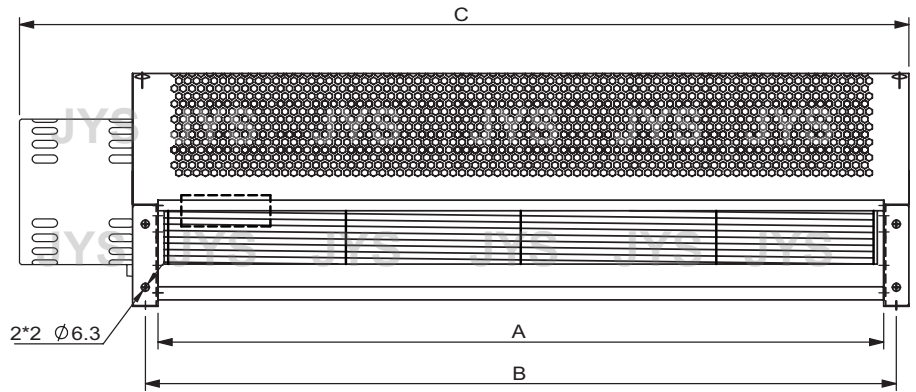

# JFC-110B SERIES AC FAN

## Motor: AC Capacity type 1φ 4p

Spec. Model	Size (mm)			Rated Voltage (v)	Rated Frequency (Hz)	Rated Current (A)	Input Power (W)	Speed (r.p.m.)	Max Pressure (mmAq)	Maximun Air Flow (m <sup>3</sup> /min)	Noise (dBA)	Weight (Kg)
	A	B	C									
JFC-11037B22 ①	385	405	498	220	50/60	0.27/0.30	60/70	1100/1200	5.0/7.0	12/13	52/54	5.0
JFC-11048B22 ②	495	515	608	220	50/60	0.40/0.50	90/105	1200/1300	5.4/7.5	17/18	56/58	5.5
JFC-11052B22 ③	535	555	648	220	50/60	0.40/0.50	90/110	1200/1300	5.6/7.5	20/21	56/58	6.0
JFC-11060B22 ④	625	645	755	220	50/60	0.45/0.57	105/130	1250/1300	6.1/7.8	23/24	57/58	6.4
JFC-11067B22 ⑤	685	705	815	220	50/60	0.50/0.60	102/126	1200/1300	7.2/9.2	26/27	56/58	6.7
JFC-11088B22 ⑥	897	917	1010	220	50/60	0.60/0.80	136/175	1200/1200	7.4/9.5	33/33	58/58	8.1