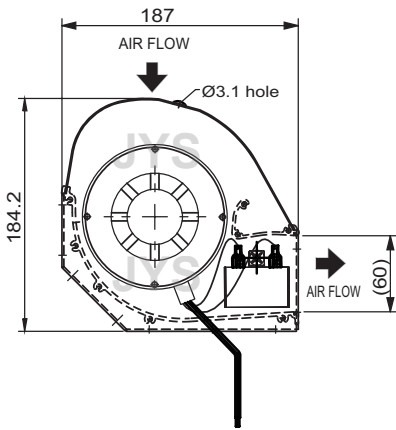

## Motor: AC Capacity type 1φ 4p

Spec. Model	Size (mm)			Rated Voltage (v)	Rated Frequency (Hz)	Rated Current (A)	Input Power (W)	Speed (r.p.m.)	Max Pressure (mmAq)	Maximun Air Flow (m <sup>3</sup> /min)	Noise (dBA)	Weight (Kg)
	A	B	C									
JFC-11037B22 ①	385	405	498	220	50/60	0.27/0.30	60/70	1100/1200	5.0/7.0	12/13	52/54	5.0
JFC-11048B22 ②	495	515	608	220	50/60	0.40/0.50	90/105	1200/1300	5.4/7.5	17/18	56/58	5.5
JFC-11052B22 ③	535	555	648	220	50/60	0.40/0.50	90/110	1200/1300	5.6/7.5	20/21	56/58	6.0
JFC-11060B22 ④	625	645	755	220	50/60	0.45/0.57	105/130	1250/1300	6.1/7.8	23/24	57/58	6.4
JFC-11067B22 ⑤	685	705	815	220	50/60	0.50/0.60	102/126	1200/1300	7.2/9.2	26/27	56/58	6.7
JFC-11088B22 ⑥	897	917	1010	220	50/60	0.60/0.80	136/175	1200/1200	7.4/9.5	33/33	58/58	8.1