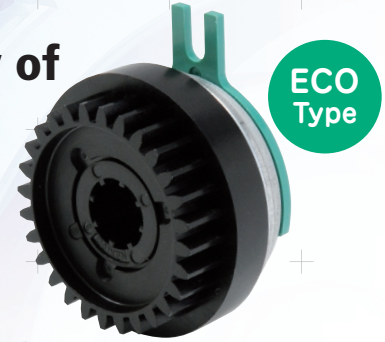

By incorporating the exquisite technology of **DAIKEN CO., LTD.**, the world top class low energy consumption types of **"Eco-clutches series"** are now available.

● Energy consumption is halved compared with conventional products

This electromagnetic micro clutch realized lowest energy consumption of 1.5W. Therefore, it contributes not only reduction of energy consumption but also reduction of CO₂; even with its high static friction torque.

● By deriving structure from proven product of MCA-50, MCE30 series realized quick working and high preciseness

With taking over characteristics of upper class product of MCA-50, this product realized downsizing, reduction of working time, and quietness. Accuracy is also improved compare with same class products.

● UL·CSA complied products

International standards UL·CSA complied materials are used in our parts e.g. coil, lead wire, ..etc. They are able to assemble in export finished goods without modification.

● Environmentally friendly product

Complied with RoHS ; halogen free compliance is also negotiable.

● Internal supply in China

Lead time and delivery cost are reduced remarkably due to internal supply by our factory in Guang Dong Province, China.