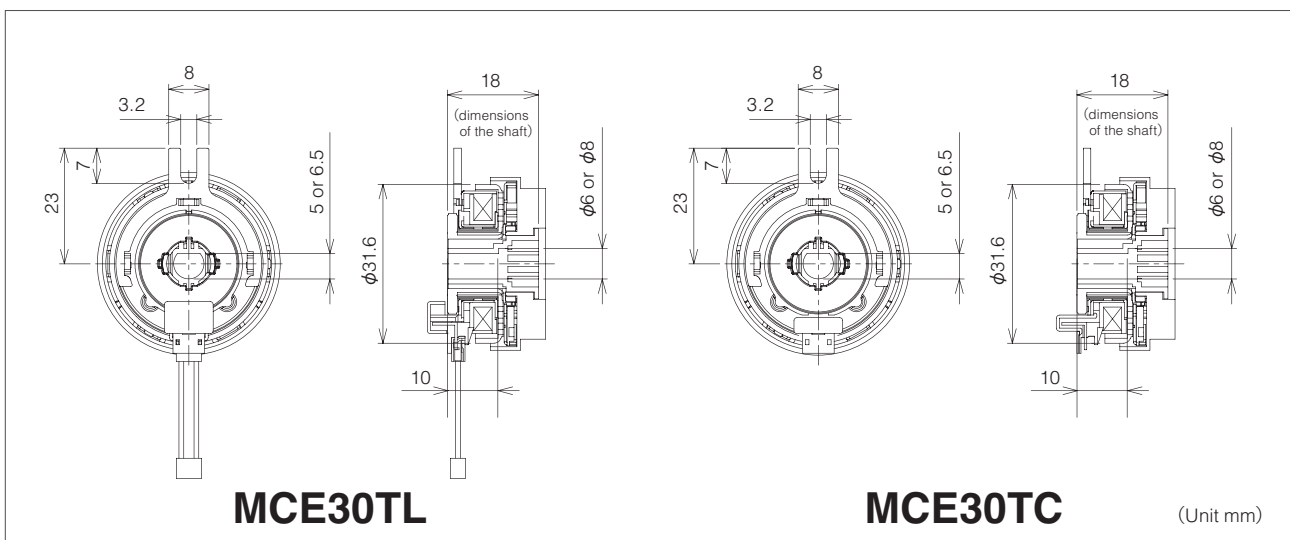

Type	MCE30TL	MCE30TC
Rated Voltage	DC24V	
Capacity	1.5W(±10%)	
Static Friction Torque	Above 0.29N·m(3.0kgf·cm)	
Insulation Classification	E Class[Electrical Safety·TUV(IEC950)] A Class[UL·CSA]	
Withstand Voltage	AC 600V for 1 second	
Insulating Resistance	Above 100MΩ by DC500V-Mega	
Safety Standard	The standards of Electrical Safety, UL·CSA·TUV are satisfied	
Lead Wire	Standard wire of UL1061·VW-1·CSA-AWM AWG26:Black Others and halogen free compliance is also negotiable	—
Shaft	Besides of the standard, the direction and dimension of D-Cut shall be discussed	